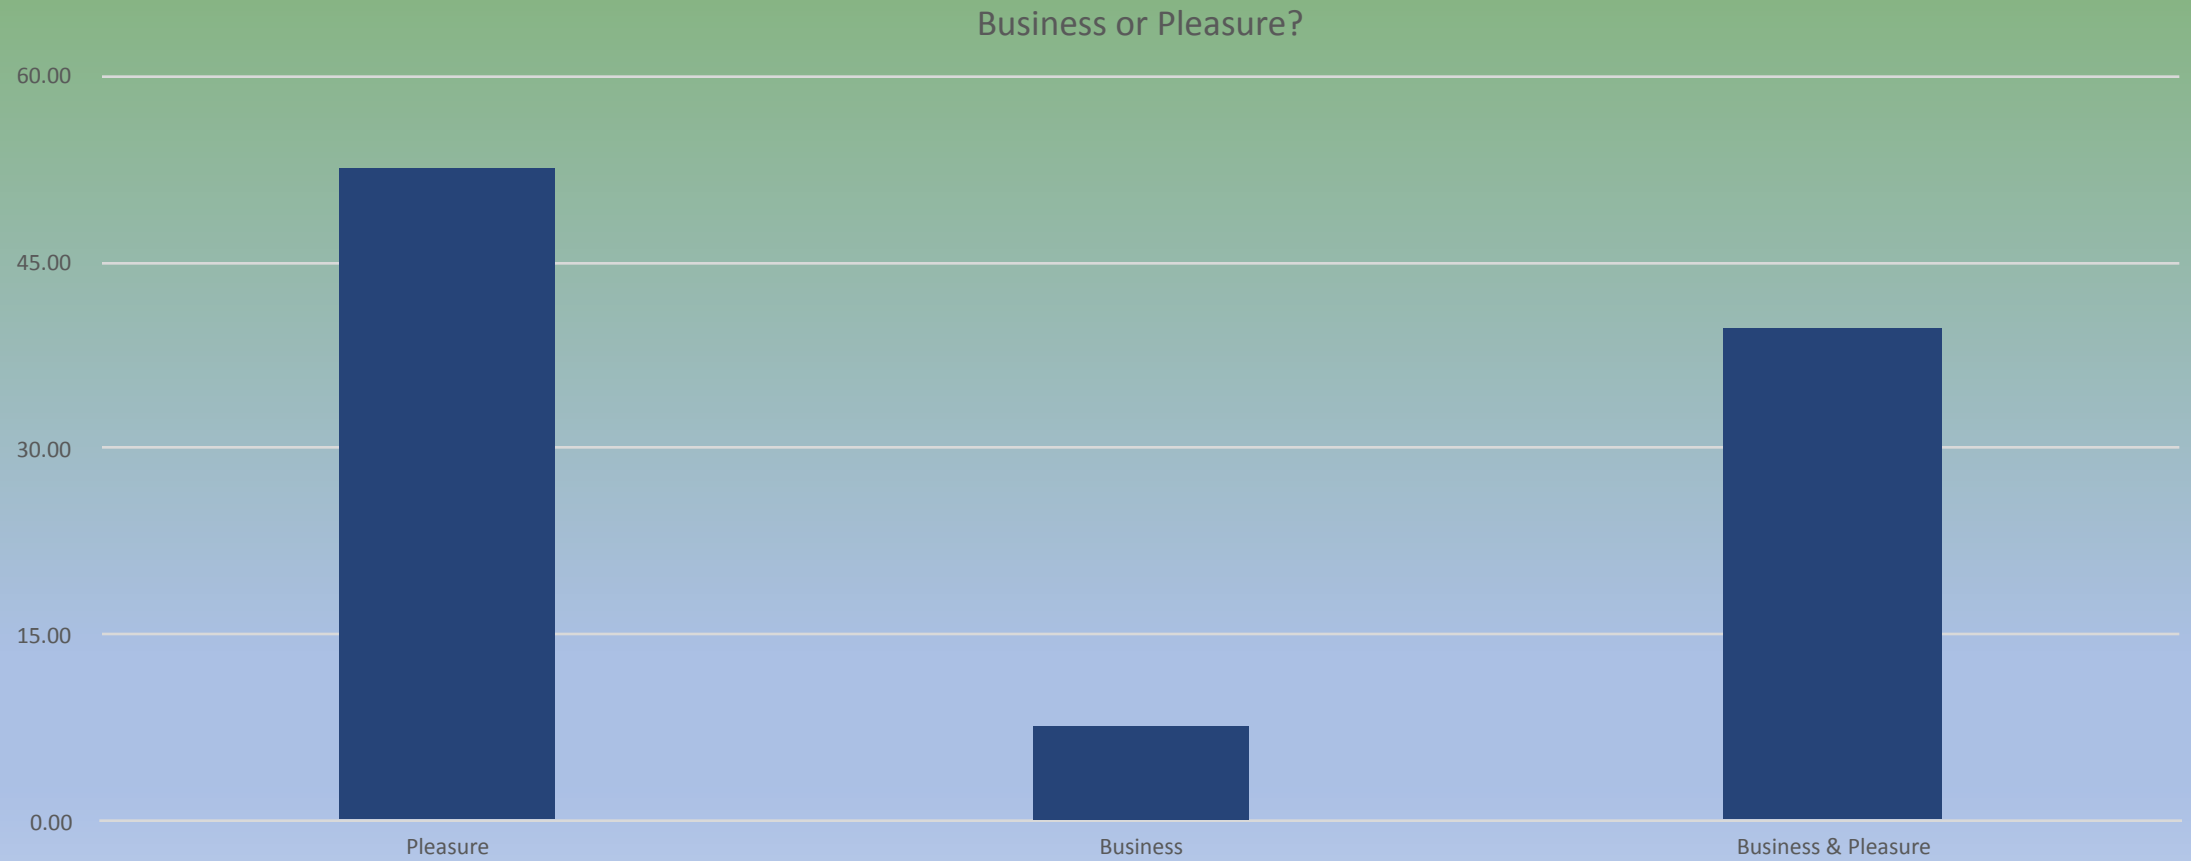

60% regular or daily users

How often people will use the bus
65% regularly or daily

Vast majority would go South to Ipswich

Majority of respondents over 55 years old

Majority are pleasure users

8:00am majority start time from Fram

Opinions split on time of last bus from station