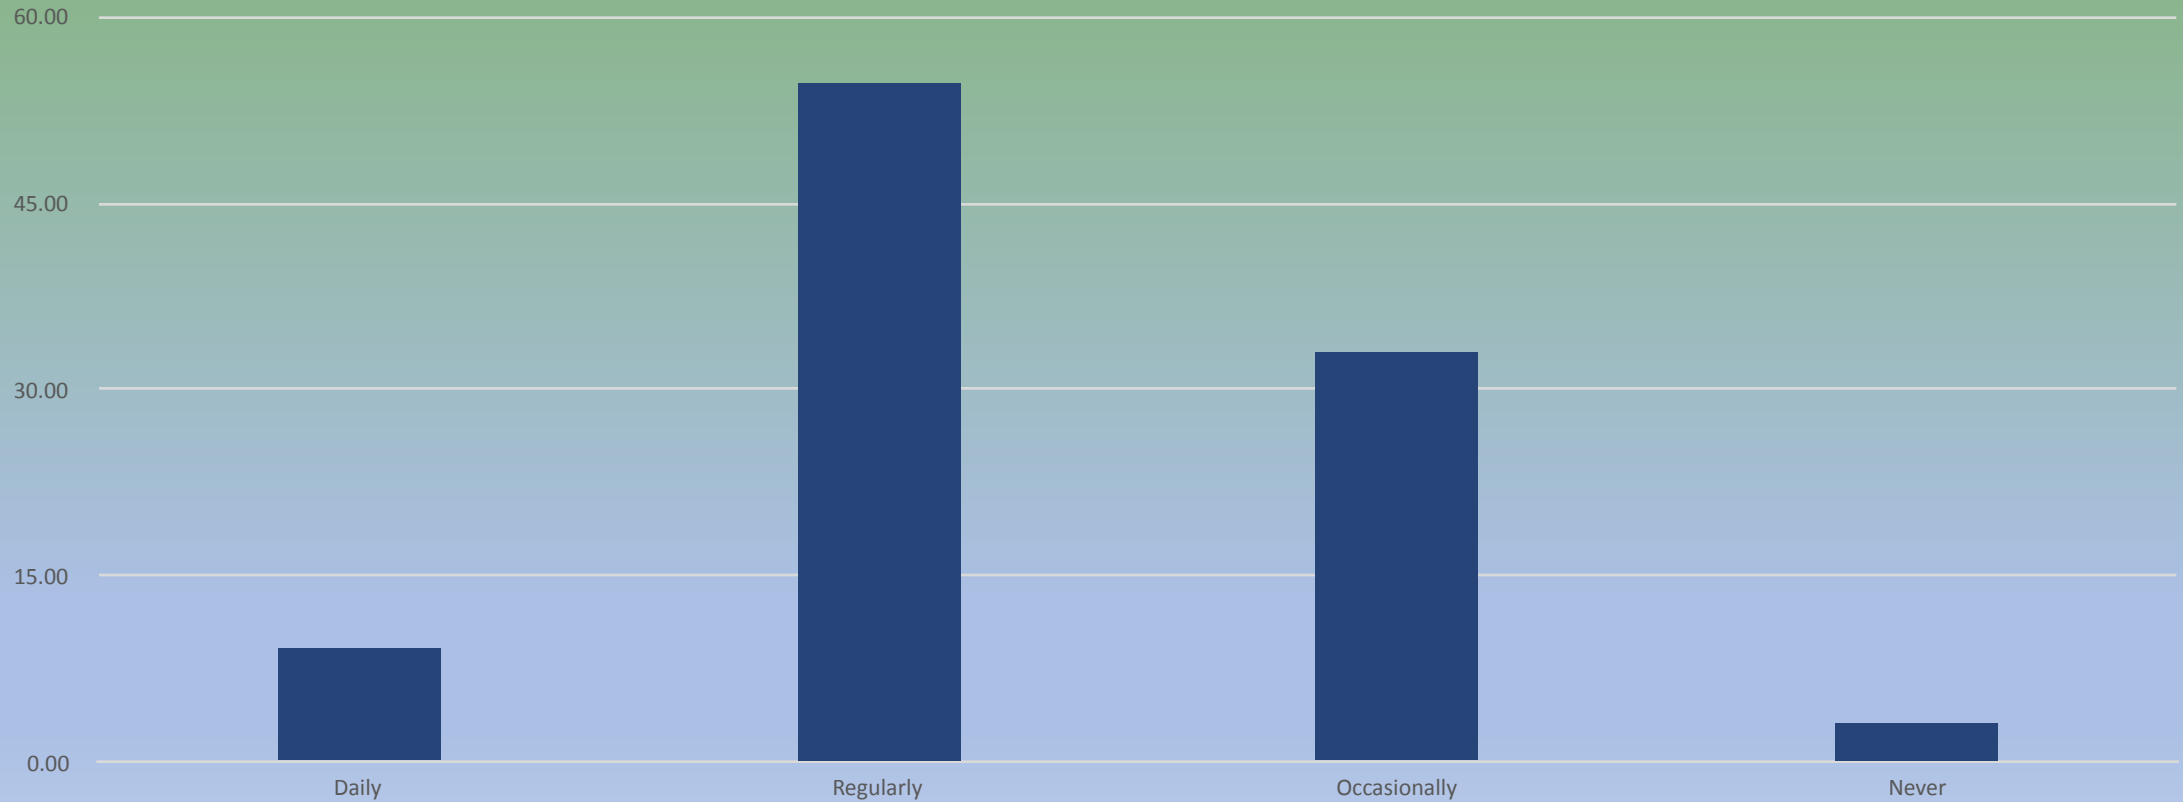

From Framlingham

To Vladivostok

A survey to gauge the
interest and preferences for
a bus service from
Framlingham to Wickham
Market Station

Survey Reach

- Survey available on line: 124 Responses
- Survey left at Campsea Ashe Station: 34 Responses
- Hard copy survey at various locations: 54 Responses
- Total Responses: 212
- Survey ran for three months

60% regular or daily users

How often people will use the bus
65% regularly or daily

Vast majority would go South to Ipswich

Majority of respondents over 55 years old

Majority are pleasure users

8:00am majority start time from Fram

Opinions split on time of last bus from station