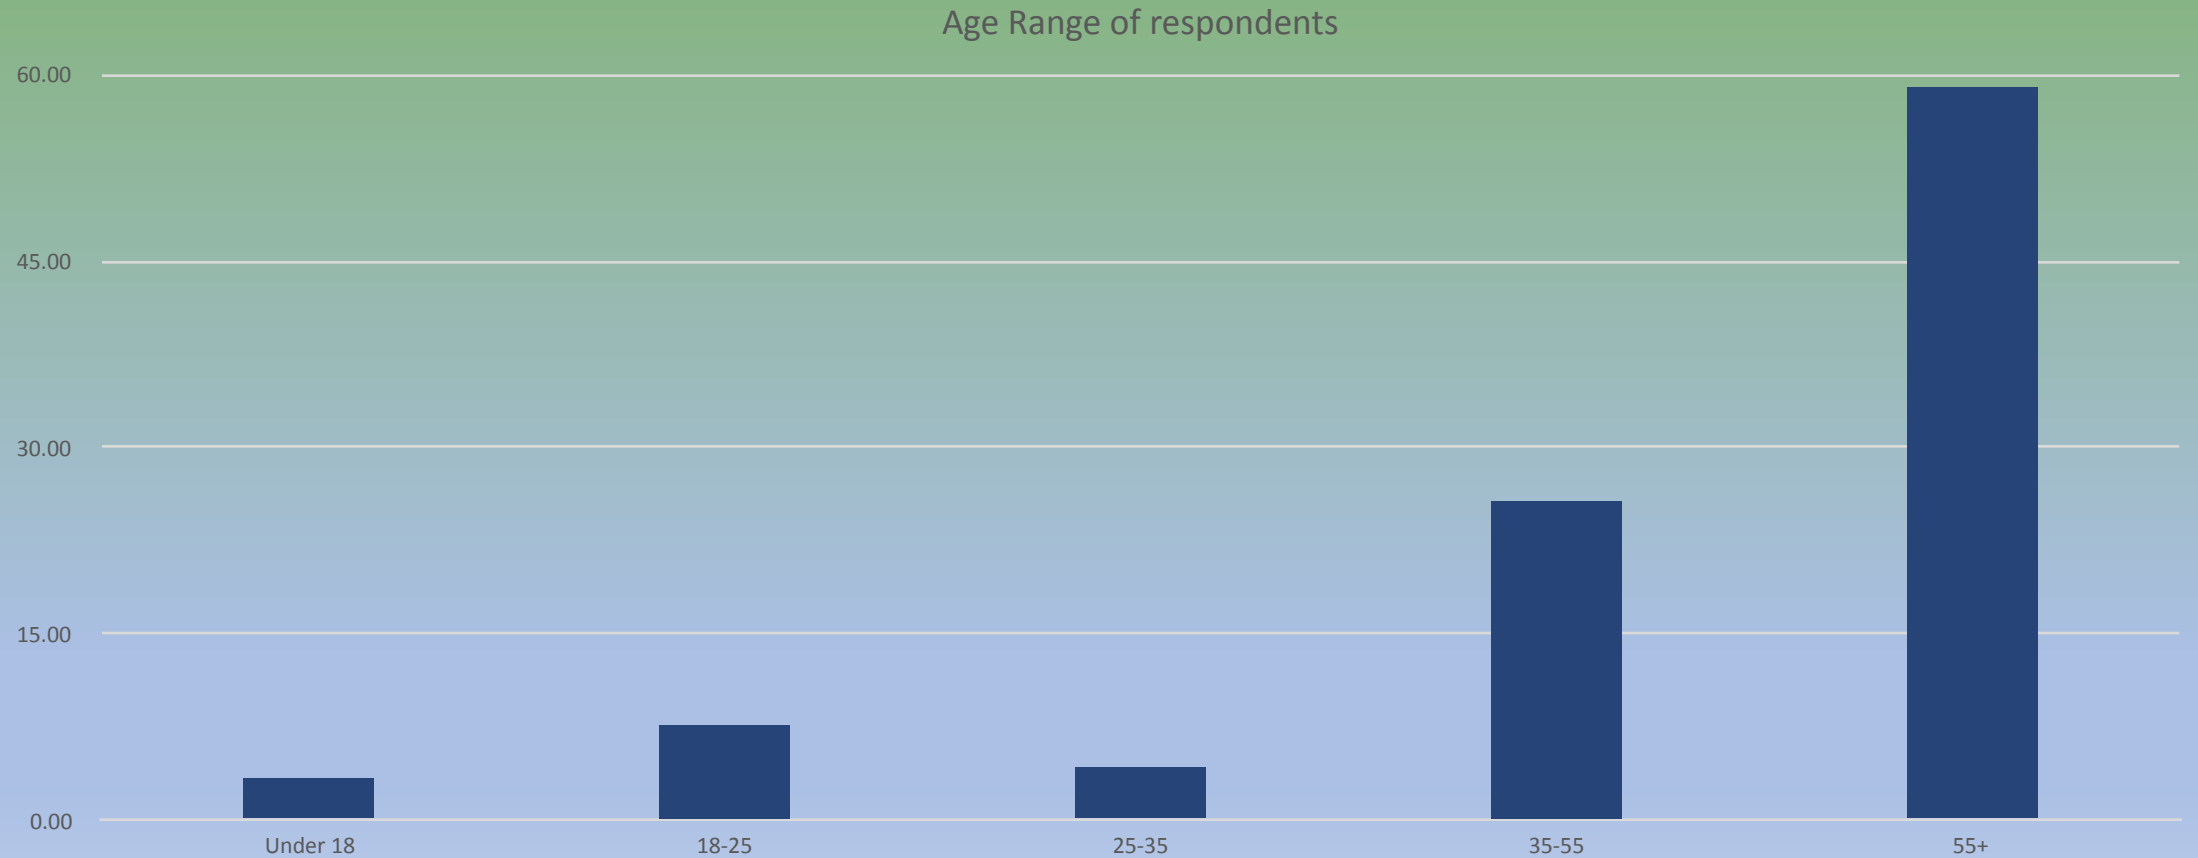

60% regular or daily users

How often people will use the bus
65% regularly or daily

Vast majority would go South to Ipswich

Majority of respondents over 55 years old

Majority are pleasure users

8:00am majority start time from Fram

Opinions split on time of last bus from station