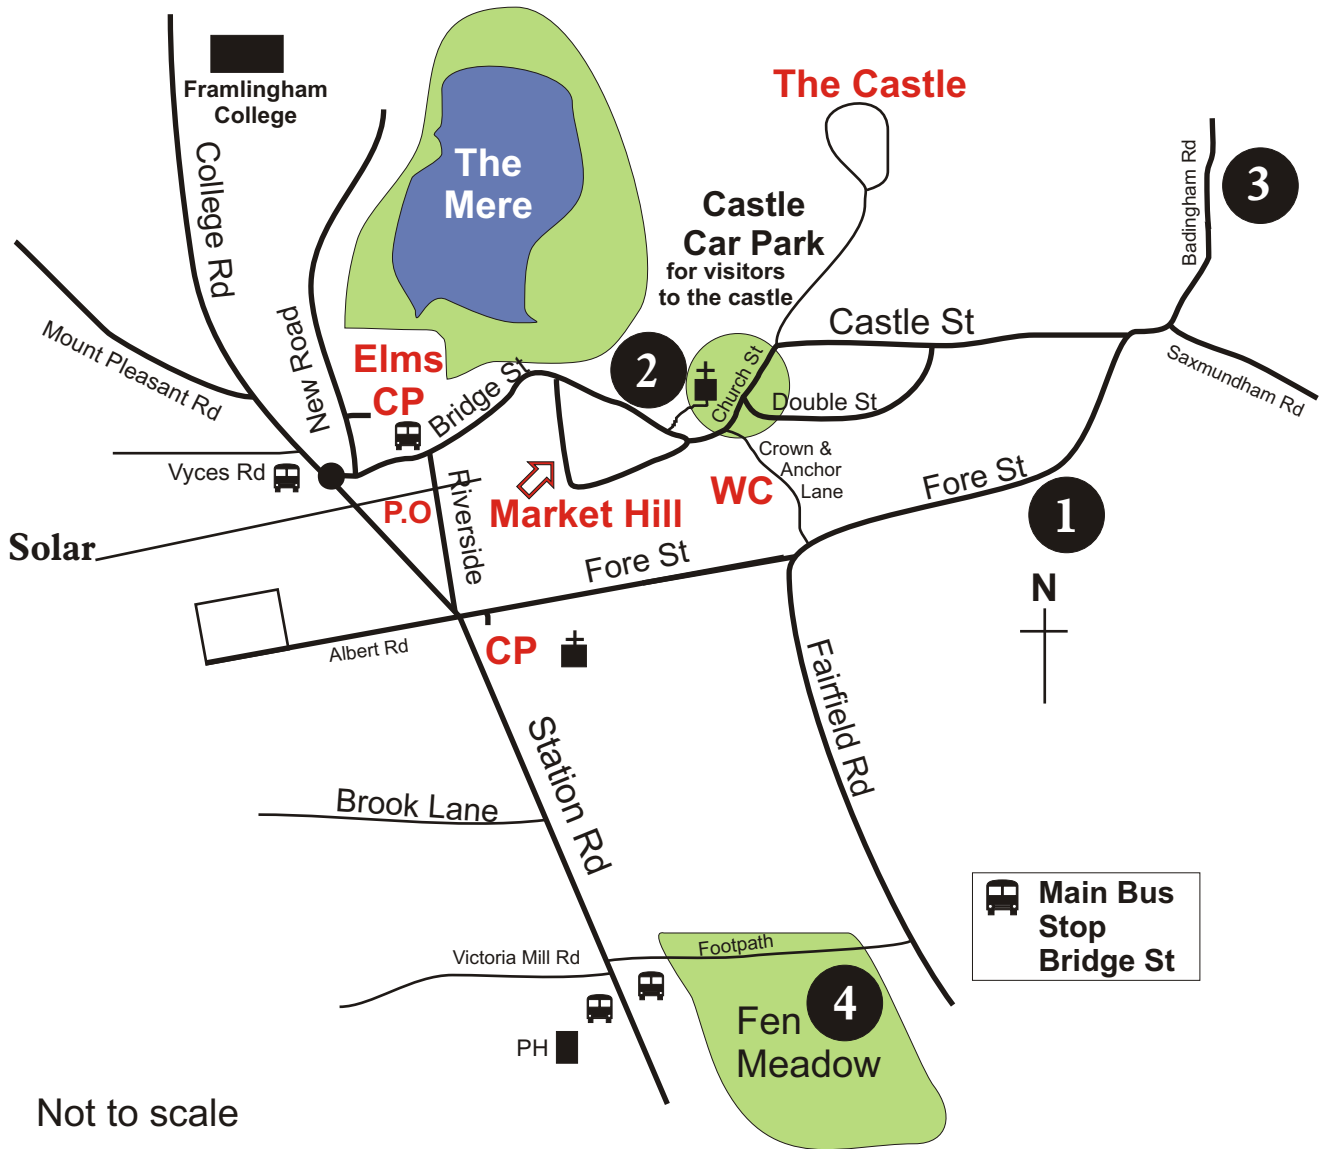

FRAMLINGHAM TOWN CENTRE

MAIN AREAS

1. New/Old Cemetery
2. St Michael's Churchyard
3. Pageant Field
4. Fen Meadow